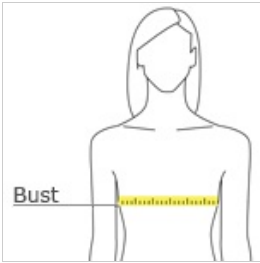

## Juniors 1x1 Rib Tank DT235

This essential adds color and comfort to any look.

- 6.2-ounce, 100% ring spun combed cotton
- 30 singles

front

back

### HOW TO MEASURE

#### BUST

With arms down at sides, measure around the upper body, under arms and around the fullest part of the bust.